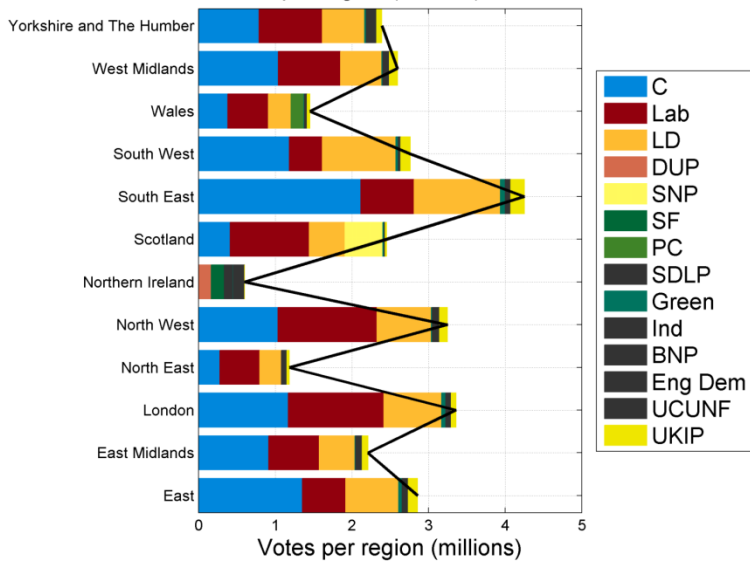

2010 votes per region (millions). Total=29.69

(a)

2015 votes per region (millions). Total=30.7

(b)

2017 votes per region (millions). Total=32.19

(c)

2019 votes per region (millions). Total=32.01

(d)

2019 votes per region (millions). Total=32.01

# Votes per constituency

circle radius = 48,000

2010 election: Seats= 650. PR seats=651. Extra PR seats=174

2015 election: Seats= 650. PR seats=651. Extra PR seats=471

2017 election: Seats= 650. PR seats=651. Extra PR seats=457