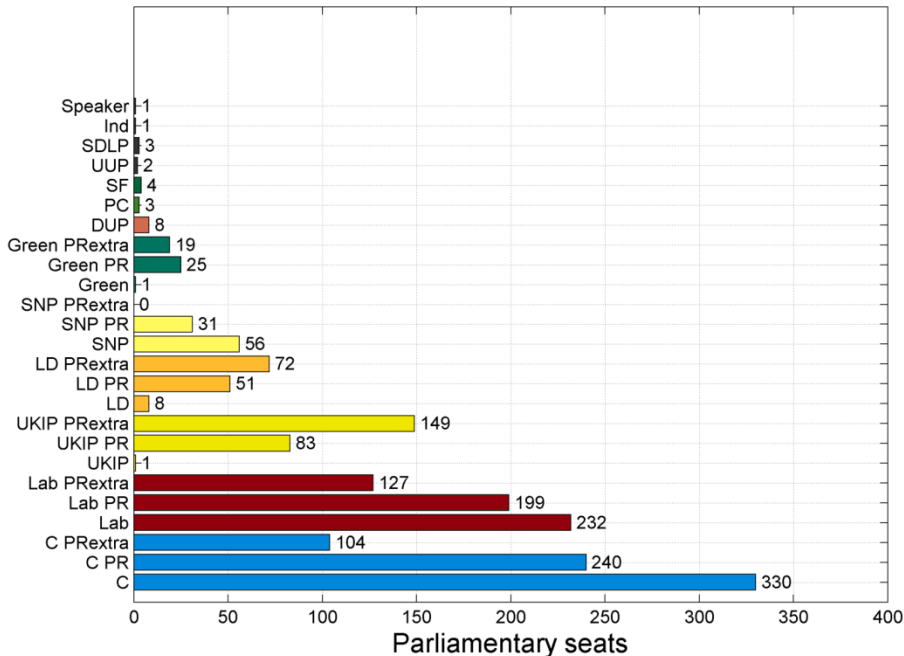

2019 votes per region (millions). Total=32.01

# Votes per constituency

circle radius = 48,000

2010 election: Seats= 650. PR seats=651. Extra PR seats=174

2015 election: Seats= 650. PR seats=651. Extra PR seats=471

2017 election: Seats= 650. PR seats=651. Extra PR seats=457

2019 election: Seats= 650. PR seats=650. Extra PR seats=554

1	Aberavon:	FPTP MP=Lab, Extra MP=C (2)
2	Aberconwy:	FPTP MP=C, Extra MP=Lab (2)
3	Aberdeen North:	FPTP MP=SNP, Extra MP=C (2)
4	Aberdeen South:	FPTP MP=SNP, Extra MP=C (2)
5	Airdrie and Shotts:	FPTP MP=SNP, Extra MP=Lab (2)
6	Aldershot:	FPTP MP=C, Extra MP=Lab (2)
7	Aldridge-Brownhills:	FPTP MP=C
8	Altrincham and Sale West:	FPTP MP=C, Extra MP=Lab (2)
9	Alyn and Deeside:	FPTP MP=Lab, Extra MP=C (2)
10	Amber Valley:	FPTP MP=C, Extra MP=Lab (2)
11	Angus:	FPTP MP=SNP, Extra MP=C (2)
12	Arfon:	FPTP MP=Lab, Extra MP=C (3) **
13	Argyll and Bute:	FPTP MP=SNP, Extra MP=C (2)
14	Arundel and South Downs:	FPTP MP=C, Extra MP=LD (2)
15	Ashfield:	FPTP MP=C, Extra MP=Other (2)
16	Ashford:	FPTP MP=C, Extra MP=Lab (2)
17	Ashton-under-Lyne:	FPTP MP=Lab, Extra MP=C (2)
18	Aylesbury:	FPTP MP=C, Extra MP=LD (3) **
19	Ayr, Carrick and Cumnock:	FPTP MP=SNP, Extra MP=C (2)
20	Banbury:	FPTP MP=C, Extra MP=LD (3) **
21	Banff and Buchan:	FPTP MP=C
22	Barking:	FPTP MP=Lab, Extra MP=C (2)
23	Barnsley Central:	FPTP MP=Lab, Extra MP=Brexit (2)
24	Barnsley East:	FPTP MP=Lab, Extra MP=Brexit (2)
25	Barrow and Furness:	FPTP MP=C, Extra MP=Lab (2)
26	Basildon and Billericay:	FPTP MP=C
27	Basingstoke:	FPTP MP=C, Extra MP=Lab (2)
28	Bassetlaw:	FPTP MP=C, Extra MP=Brexit (3) **
29	Bath:	FPTP MP=LD, Extra MP=C (2)
30	Batley and Spen:	FPTP MP=Lab, Extra MP=Other (3) **
31	Battersea:	FPTP MP=Lab, Extra MP=LD (3) **
32	Beaconsfield:	FPTP MP=C, Extra MP=Other (2)
33	Beckenham:	FPTP MP=C, Extra MP=LD (3) **
34	Bedford:	FPTP MP=Lab, Extra MP=C (2)