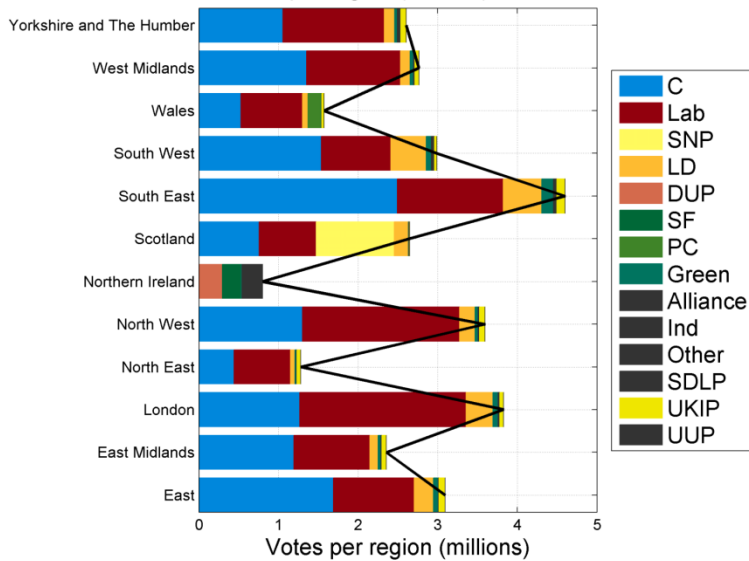

2010 votes per region (millions). Total=29.69

(a)

2015 votes per region (millions). Total=30.7

(b)

2017 votes per region (millions). Total=32.19

(c)

2019 votes per region (millions). Total=32.01

(d)

2019 votes per region (millions). Total=32.01

# Votes per constituency

circle radius = 48,000

2010 election: Seats= 650. PR seats=651. Extra PR seats=174

2015 election: Seats= 650. PR seats=651. Extra PR seats=471

2017 election: Seats= 650. PR seats=651. Extra PR seats=457