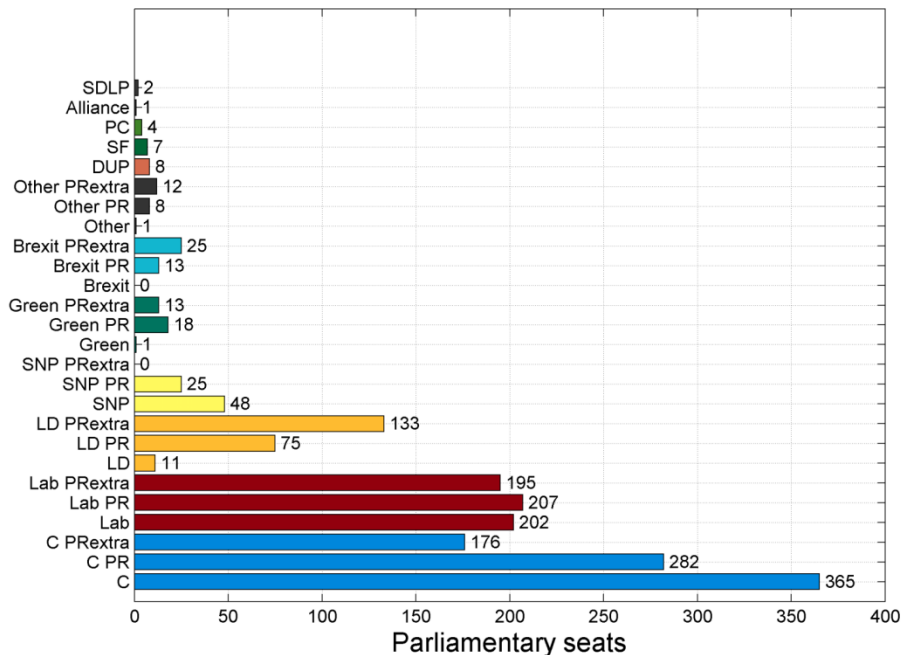

2019 votes per region (millions). Total=32.01

# Votes per constituency

circle radius = 48,000

2010 election: Seats= 650. PR seats=651. Extra PR seats=174

2015 election: Seats= 650. PR seats=651. Extra PR seats=471

2017 election: Seats= 650. PR seats=651. Extra PR seats=457

2019 election: Seats= 650. PR seats=650. Extra PR seats=554

1	Aberavon:	FPTP MP=Lab, Extra MP=C (2)
2	Aberconwy:	FPTP MP=C, Extra MP=Lab (2)
3	Aberdeen North:	FPTP MP=SNP, Extra MP=C (2)
4	Aberdeen South:	FPTP MP=SNP, Extra MP=C (2)
5	Airdrie and Shotts:	FPTP MP=SNP, Extra MP=Lab (2)
6	Aldershot:	FPTP MP=C, Extra MP=Lab (2)
7	Aldridge-Brownhills:	FPTP MP=C
8	Altrincham and Sale West:	FPTP MP=C, Extra MP=Lab (2)
9	Alyn and Deeside:	FPTP MP=Lab, Extra MP=C (2)
10	Amber Valley:	FPTP MP=C, Extra MP=Lab (2)
11	Angus:	FPTP MP=SNP, Extra MP=C (2)
12	Arfon:	FPTP MP=Lab, Extra MP=C (3) **
13	Argyll and Bute:	FPTP MP=SNP, Extra MP=C (2)
14	Arundel and South Downs:	FPTP MP=C, Extra MP=LD (2)
15	Ashfield:	FPTP MP=C, Extra MP=Other (2)
16	Ashford:	FPTP MP=C, Extra MP=Lab (2)
17	Ashton-under-Lyne:	FPTP MP=Lab, Extra MP=C (2)
18	Aylesbury:	FPTP MP=C, Extra MP=LD (3) **
19	Ayr, Carrick and Cumnock:	FPTP MP=SNP, Extra MP=C (2)
20	Banbury:	FPTP MP=C, Extra MP=LD (3) **
21	Banff and Buchan:	FPTP MP=C
22	Barking:	FPTP MP=Lab, Extra MP=C (2)
23	Barnsley Central:	FPTP MP=Lab, Extra MP=Brexit (2)
24	Barnsley East:	FPTP MP=Lab, Extra MP=Brexit (2)
25	Barrow and Furness:	FPTP MP=C, Extra MP=Lab (2)
26	Basildon and Billericay:	FPTP MP=C
27	Basingstoke:	FPTP MP=C, Extra MP=Lab (2)
28	Bassetlaw:	FPTP MP=C, Extra MP=Brexit (3) **
29	Bath:	FPTP MP=LD, Extra MP=C (2)
30	Batley and Spen:	FPTP MP=Lab, Extra MP=Other (3) **
31	Battersea:	FPTP MP=Lab, Extra MP=LD (3) **
32	Beaconsfield:	FPTP MP=C, Extra MP=Other (2)
33	Beckenham:	FPTP MP=C, Extra MP=LD (3) **
34	Bedford:	FPTP MP=Lab, Extra MP=C (2)