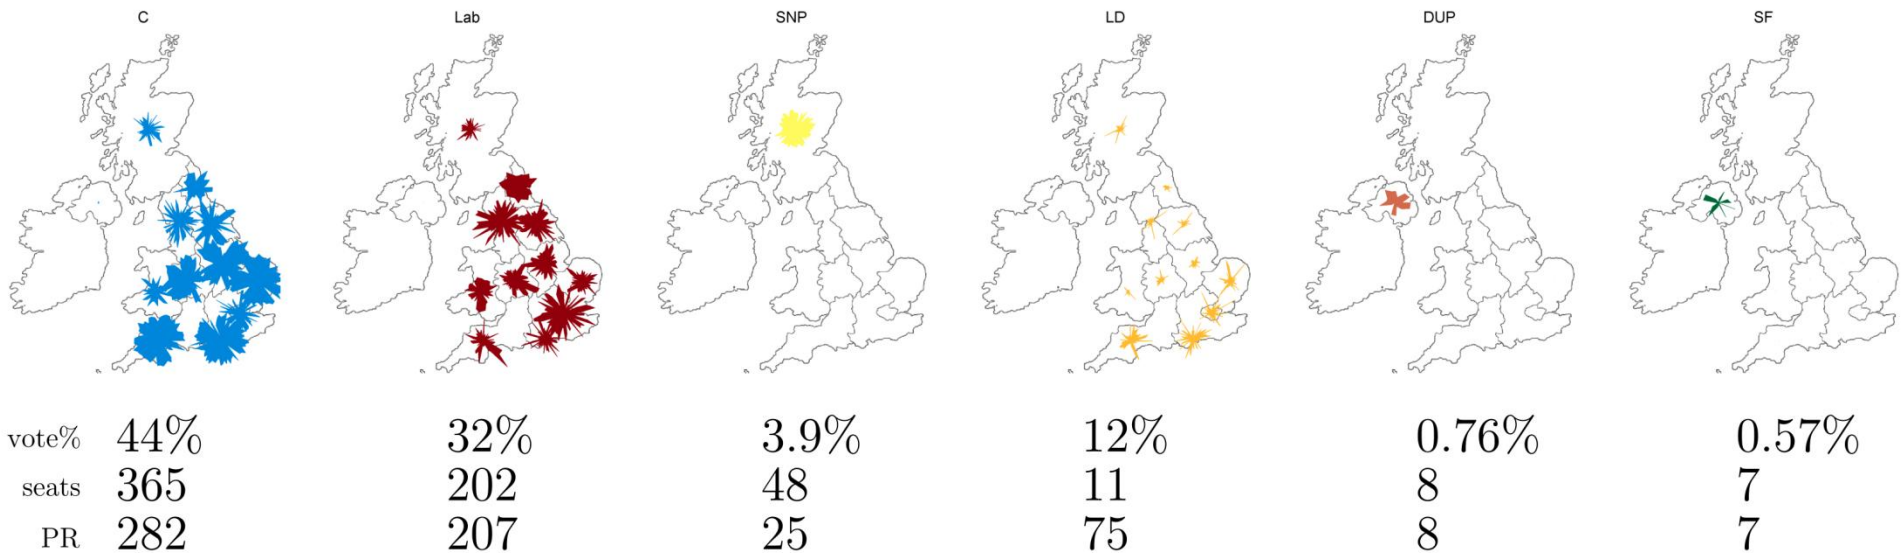

2010 votes per region (millions). Total=29.69

(a)

2015 votes per region (millions). Total=30.7

(b)

2017 votes per region (millions). Total=32.19

(c)

2019 votes per region (millions). Total=32.01

(d)

2019 votes per region (millions). Total=32.01

# Votes per constituency

circle radius = 48,000

2010 election: Seats= 650. PR seats=651. Extra PR seats=174

2015 election: Seats= 650. PR seats=651. Extra PR seats=471

2017 election: Seats= 650. PR seats=651. Extra PR seats=457