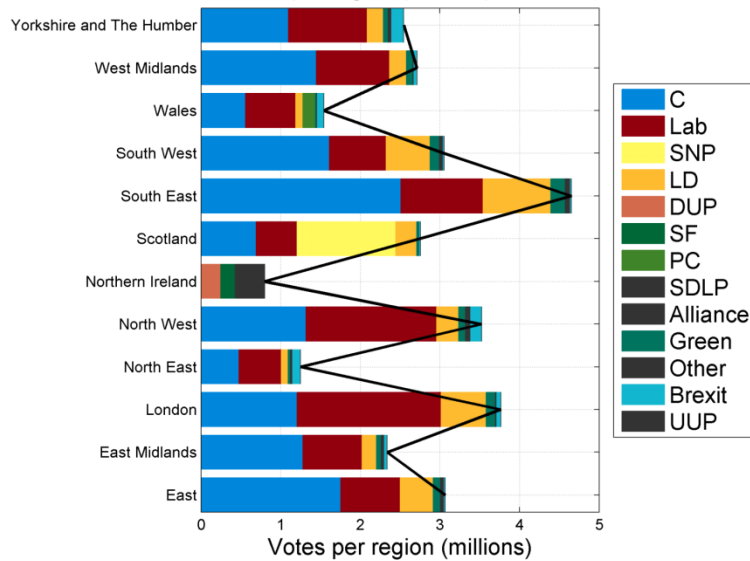

2010 votes per region (millions). Total=29.69

(a)

2015 votes per region (millions). Total=30.7

(b)

2017 votes per region (millions). Total=32.19

(c)

2019 votes per region (millions). Total=32.01

(d)

2019 votes per region (millions). Total=32.01

# Votes per constituency

circle radius = 48,000

2010 election: Seats= 650. PR seats=651. Extra PR seats=174

2015 election: Seats= 650. PR seats=651. Extra PR seats=471

2017 election: Seats= 650. PR seats=651. Extra PR seats=457