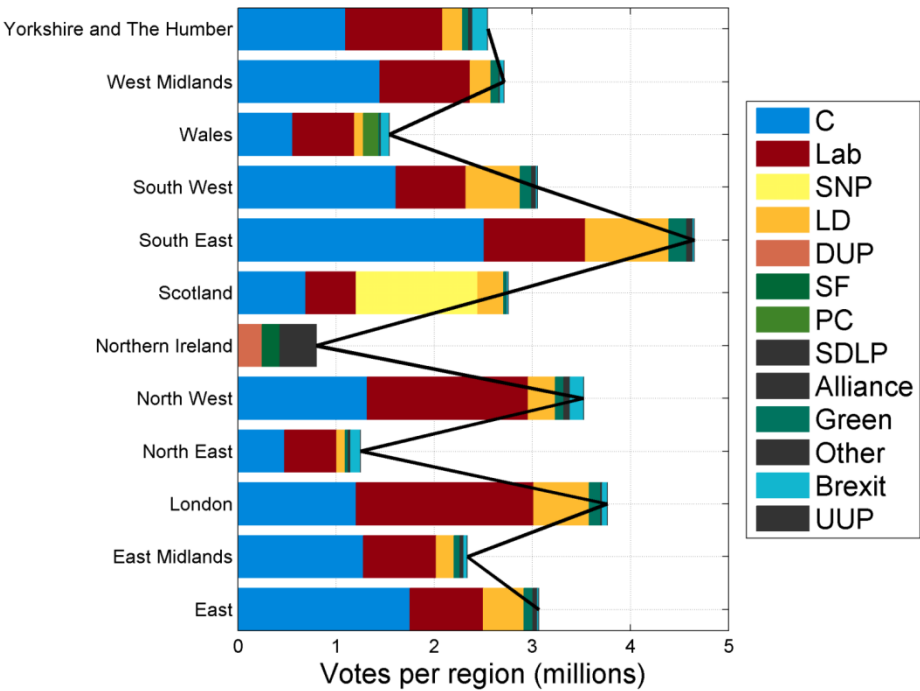

2010 votes per region (millions). Total=29.69

(a)

2015 votes per region (millions). Total=30.7

(b)

2017 votes per region (millions). Total=32.19

(c)

2019 votes per region (millions). Total=32.01

(d)

2019 votes per region (millions). Total=32.01

# Votes per constituency

circle radius = 48,000

2010 election: Seats= 650. PR seats=651. Extra PR seats=174

2015 election: Seats= 650. PR seats=651. Extra PR seats=471

2017 election: Seats= 650. PR seats=651. Extra PR seats=457