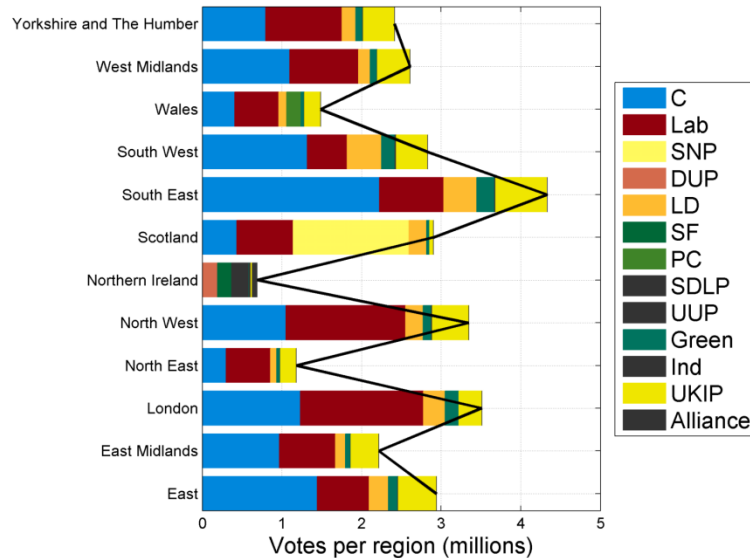

2010 votes per region (millions). Total=29.69

(a)

2015 votes per region (millions). Total=30.7

(b)

2017 votes per region (millions). Total=32.19

(c)

2019 votes per region (millions). Total=32.01

(d)

2019 votes per region (millions). Total=32.01

# Votes per constituency

circle radius = 48,000

2010 election: Seats= 650. PR seats=651. Extra PR seats=174

2015 election: Seats= 650. PR seats=651. Extra PR seats=471

2017 election: Seats= 650. PR seats=651. Extra PR seats=457