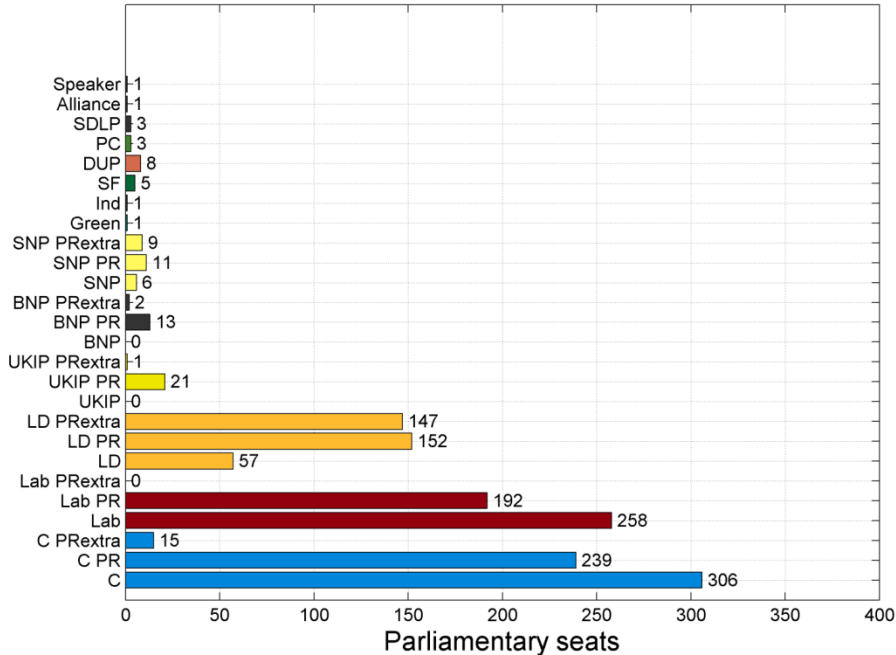

2010 votes per region (millions). Total=29.69

(a)

2015 votes per region (millions). Total=30.7

(b)

2017 votes per region (millions). Total=32.19

(c)

2019 votes per region (millions). Total=32.01

(d)

2019 votes per region (millions). Total=32.01

# Votes per constituency

circle radius = 48,000

2010 election: Seats= 650. PR seats=651. Extra PR seats=174

2015 election: Seats= 650. PR seats=651. Extra PR seats=471

2017 election: Seats= 650. PR seats=651. Extra PR seats=457