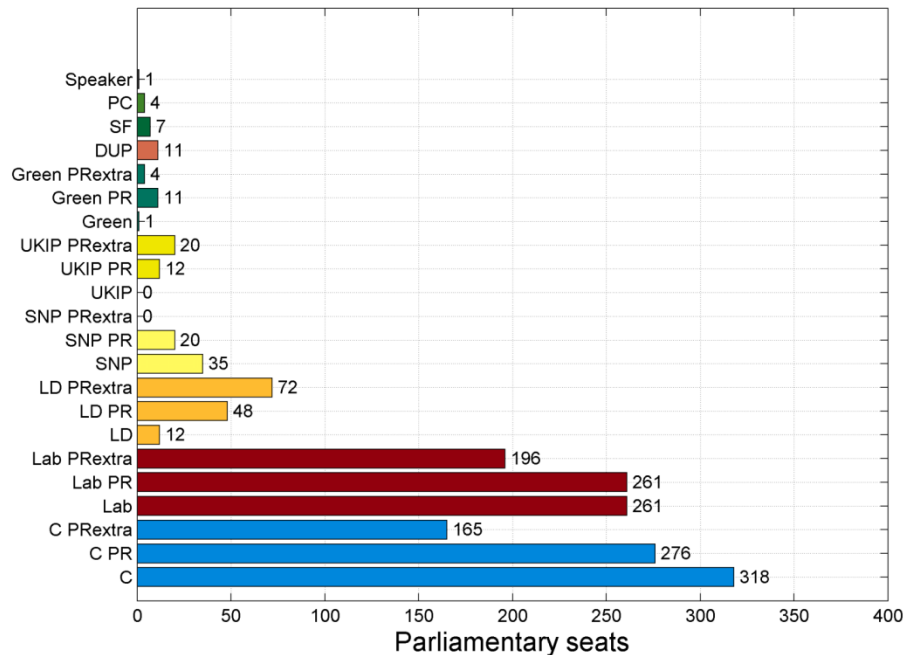

2019 votes per region (millions). Total=32.01

# Votes per constituency

circle radius = 48,000

2010 election: Seats= 650. PR seats=651. Extra PR seats=174

2015 election: Seats= 650. PR seats=651. Extra PR seats=471

2017 election: Seats= 650. PR seats=651. Extra PR seats=457

2019 election: Seats= 650. PR seats=650. Extra PR seats=554

1	Aberavon:	FPTP MP=Lab, Extra MP=C (2)
2	Aberconwy:	FPTP MP=C, Extra MP=Lab (2)
3	Aberdeen North:	FPTP MP=SNP, Extra MP=C (2)
4	Aberdeen South:	FPTP MP=SNP, Extra MP=C (2)
5	Airdrie and Shotts:	FPTP MP=SNP, Extra MP=Lab (2)
6	Aldershot:	FPTP MP=C, Extra MP=Lab (2)
7	Aldridge-Brownhills:	FPTP MP=C
8	Altrincham and Sale West:	FPTP MP=C, Extra MP=Lab (2)
9	Alyn and Deeside:	FPTP MP=Lab, Extra MP=C (2)
10	Amber Valley:	FPTP MP=C, Extra MP=Lab (2)
11	Angus:	FPTP MP=SNP, Extra MP=C (2)
12	Arfon:	FPTP MP=Lab, Extra MP=C (3) **
13	Argyll and Bute:	FPTP MP=SNP, Extra MP=C (2)
14	Arundel and South Downs:	FPTP MP=C, Extra MP=LD (2)
15	Ashfield:	FPTP MP=C, Extra MP=Other (2)
16	Ashford:	FPTP MP=C, Extra MP=Lab (2)
17	Ashton-under-Lyne:	FPTP MP=Lab, Extra MP=C (2)
18	Aylesbury:	FPTP MP=C, Extra MP=LD (3) **
19	Ayr, Carrick and Cumnock:	FPTP MP=SNP, Extra MP=C (2)
20	Banbury:	FPTP MP=C, Extra MP=LD (3) **
21	Banff and Buchan:	FPTP MP=C
22	Barking:	FPTP MP=Lab, Extra MP=C (2)
23	Barnsley Central:	FPTP MP=Lab, Extra MP=Brexit (2)
24	Barnsley East:	FPTP MP=Lab, Extra MP=Brexit (2)
25	Barrow and Furness:	FPTP MP=C, Extra MP=Lab (2)
26	Basildon and Billericay:	FPTP MP=C
27	Basingstoke:	FPTP MP=C, Extra MP=Lab (2)
28	Bassetlaw:	FPTP MP=C, Extra MP=Brexit (3) **
29	Bath:	FPTP MP=LD, Extra MP=C (2)
30	Batley and Spen:	FPTP MP=Lab, Extra MP=Other (3) **
31	Battersea:	FPTP MP=Lab, Extra MP=LD (3) **
32	Beaconsfield:	FPTP MP=C, Extra MP=Other (2)
33	Beckenham:	FPTP MP=C, Extra MP=LD (3) **
34	Bedford:	FPTP MP=Lab, Extra MP=C (2)