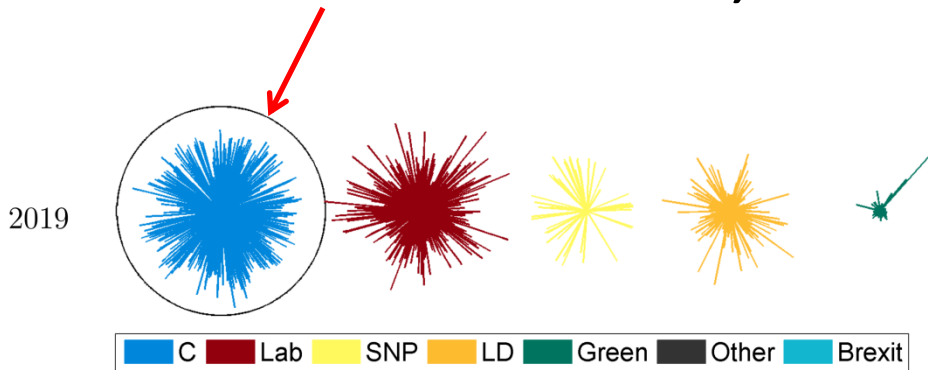

2010 votes per region (millions). Total=29.69

(a)

2015 votes per region (millions). Total=30.7

(b)

2017 votes per region (millions). Total=32.19

(c)

2019 votes per region (millions). Total=32.01

(d)

# Votes per constituency

circle radius = 48,000

2010 election: Seats= 650. PR seats=651. Extra PR seats=174

2015 election: Seats= 650. PR seats=651. Extra PR seats=471

2017 election: Seats= 650. PR seats=651. Extra PR seats=457